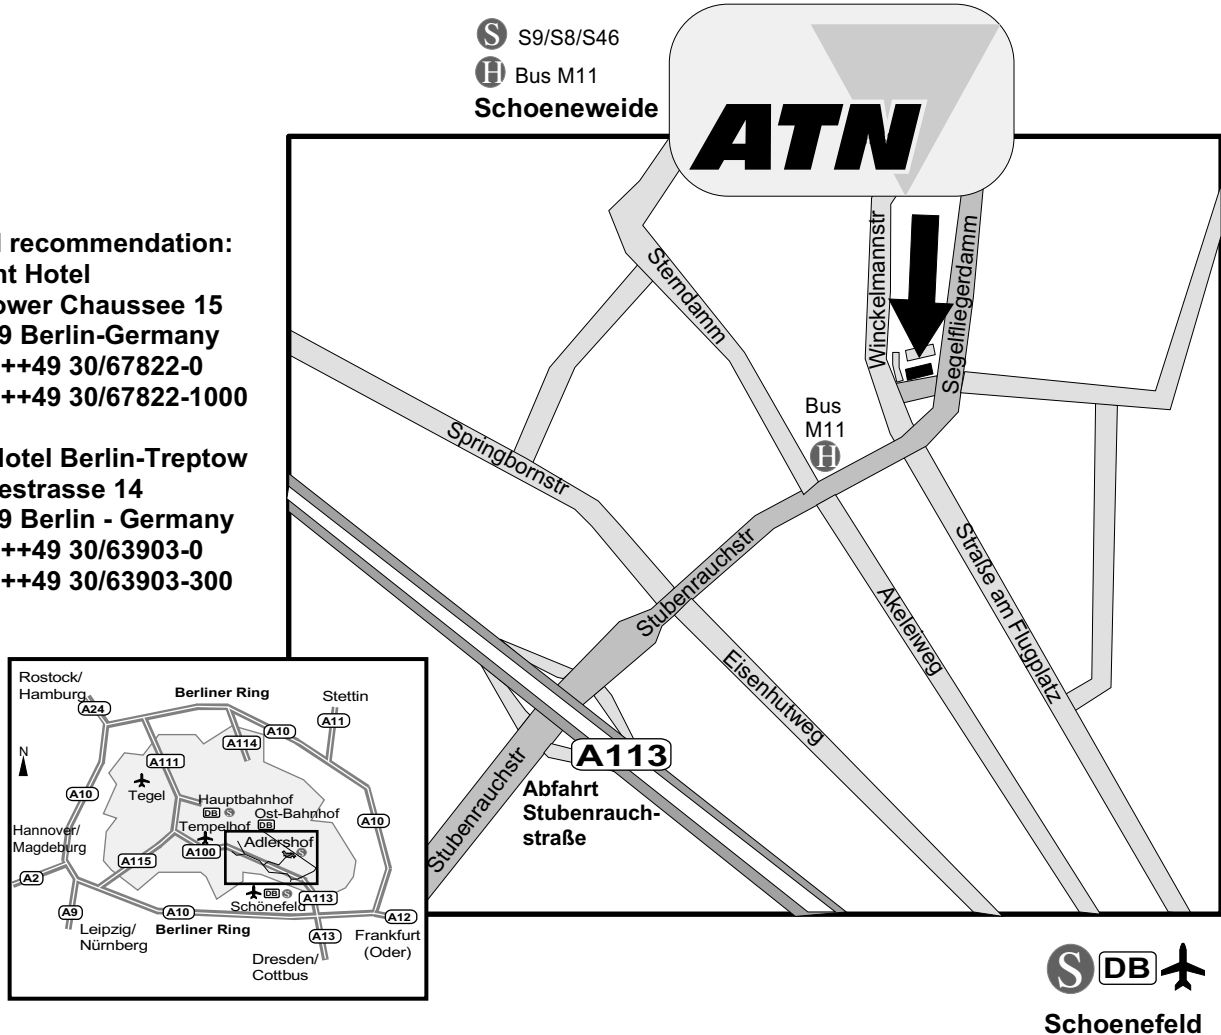

ATN Automatisierungstechnik Niemeier

Segelfliegerdamm 94-98
 12487 Berlin - Germany
 Tel: ++49 (0) 30 565 9095-0
 Fax: ++49 (0) 30 565 9095-60

description for:

hotel recommendation:
Dorint Hotel
 Rudower Chaussee 15
 12489 Berlin-Germany
 Tel.: ++49 30/67822-0
 Fax: ++49 30/67822-1000

NH-Hotel Berlin-Treptow
 Spreestrasse 14
 12439 Berlin - Germany
 Tel.: ++49 30/63903-0
 Fax: ++49 30/63903-300

by plane

from airport Berlin Schönefeld SXF:

Taxi 5 Min.

from airport Berlin Schönefeld TXL:

Mit dem Auto

from all directions

Highway Berliner Ring A10 to crossing "Schoenefeld"
 then Highway A113 to the City up to exit "Stubenrauchstrasse" (right)
 straight on "Segelfliegerdamm" (Parking and Entrance in "Alter Segelfliegerdamm")

from city Berlin

Highway A100 / A113 (direction to Dresden) up to exit "Stubenrauchstrasse" (left)
 straight on "Segelfliegerdamm" (Parking and Entrance in "Alter Segelfliegerdamm")